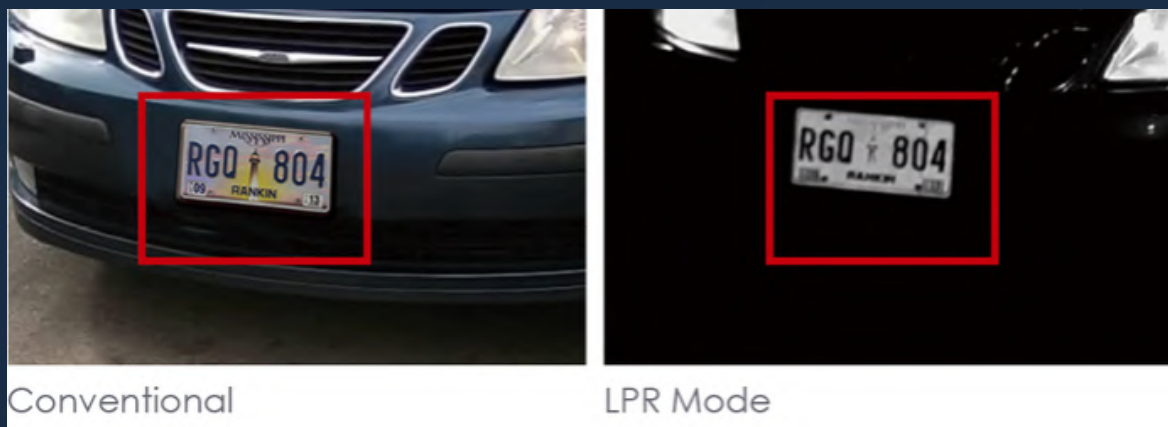

# Embedded Alarm Input Output

---

Diviotec cameras are embedded with alarm input and output ports. It can be used to trigger local parking devices and sensors to fit difficult installation requirements.

# SmartCatch II™ SoC

a powerful micro-computing chipset in camera, delivers high-contrast car plates and clear overviews to improve LPR/ANPR software recognition accuracy. SmartCatch II™ SoC enhanced with: